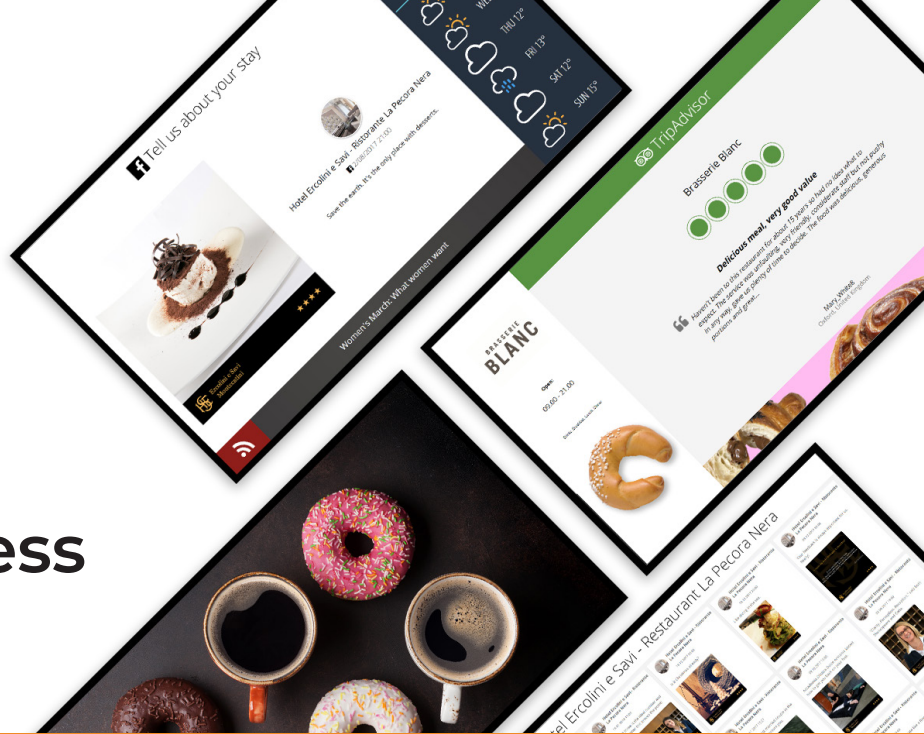

Automated Digital Signage for Small Business

The only Digital Signage Platform based on Artificial Intelligence

No need to create content

Wallin ONE turns any information from the web and social into beautiful content, removing the need to generate or acquire content for Digital Signage.

The platform is built on ever-growing Intelligent Apps like Social Wall, TripAdvisor, News, and so on, giving users a range of available content options not available with other platforms.

Digital Signage Autopilot

Traditional digital signage softwares are based on complex scheduling. Wallin ONE changes that. The only platform built on Artificial Intelligence that puts any screen on Autopilot.

Wallin ONE delivers everything user needs – right out of the box. A machine learning system automatically updates the screen every second, every day, to easily create compelling digital signage experiences.

AUTOPILOT

Automatic setup

Setting up Wallin ONE is quick and magical. Simply select the source of information, like any website or facebook page, and check out the result. In less than 30 seconds, the screen will be ready to play new content like never before.